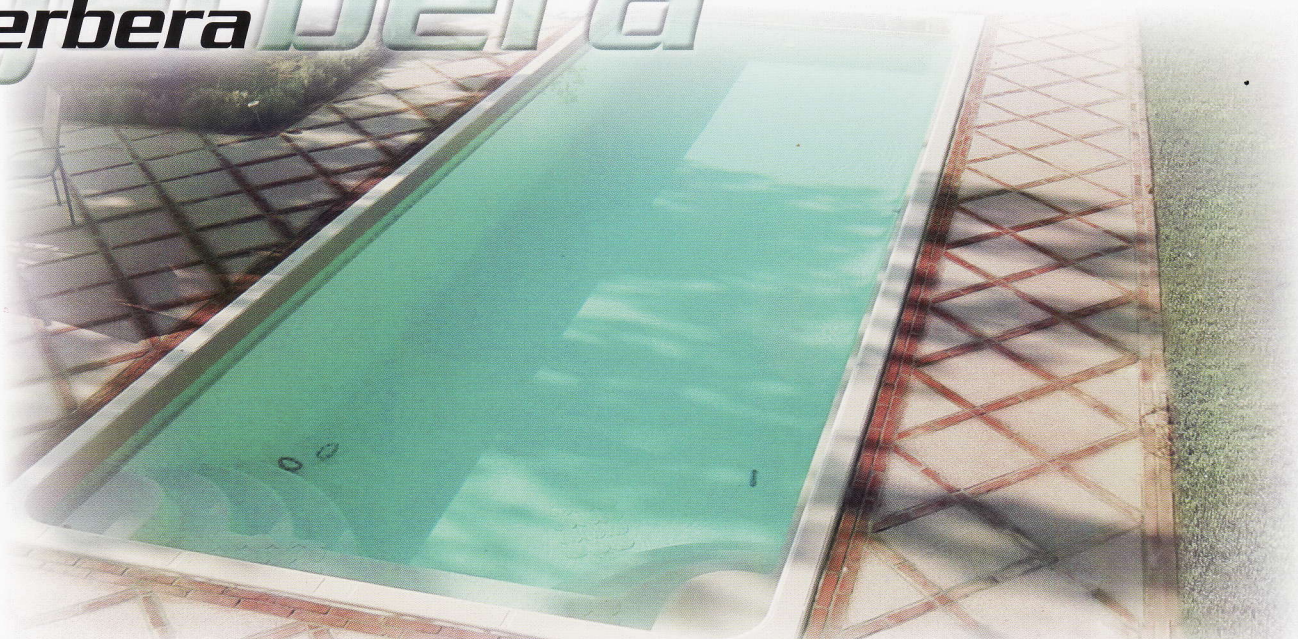

Swimming piece is unique in Europe for its exceptional size, ideal for hotels and residences. With its sloping bottom is perfect for diving and has a large peninsula with air-relaxation massage that creates a nice oxygen throughout the body.

orchidea

Piscina dalle forme regolari e dalle considerevoli dimensioni, con un'importante scala romana d'entrata e con il fondo inclinato, ideale per ville bifamigliari ed agriturismi.

Regular form swimming pool and sizable, with an important Roman staircase entrance and the sloping bottom, ideal for two-family villas and cottages.

Piscine des formes régulières et des dimensions considérables, avec une important escalier romain d'entrée et avec le fond incliné, idéal pour maisons bifamiliales et agritourismes.

gerbera

Piscina dalle forme regolari che le permettono di essere installata anche in località in cui esistono vincoli paesaggistici, è dotata di panca per sedute interne e di due scale che offrono maestosità ed importanza alla vasca.

Regular form swimming pool that allows it to be installed in locations where there are constraints on the landscape, has bench seats inside and two scales that have grandeur and importance to the tank.